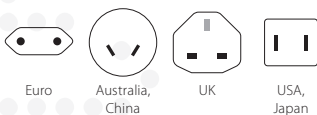

Compatibility (Input)